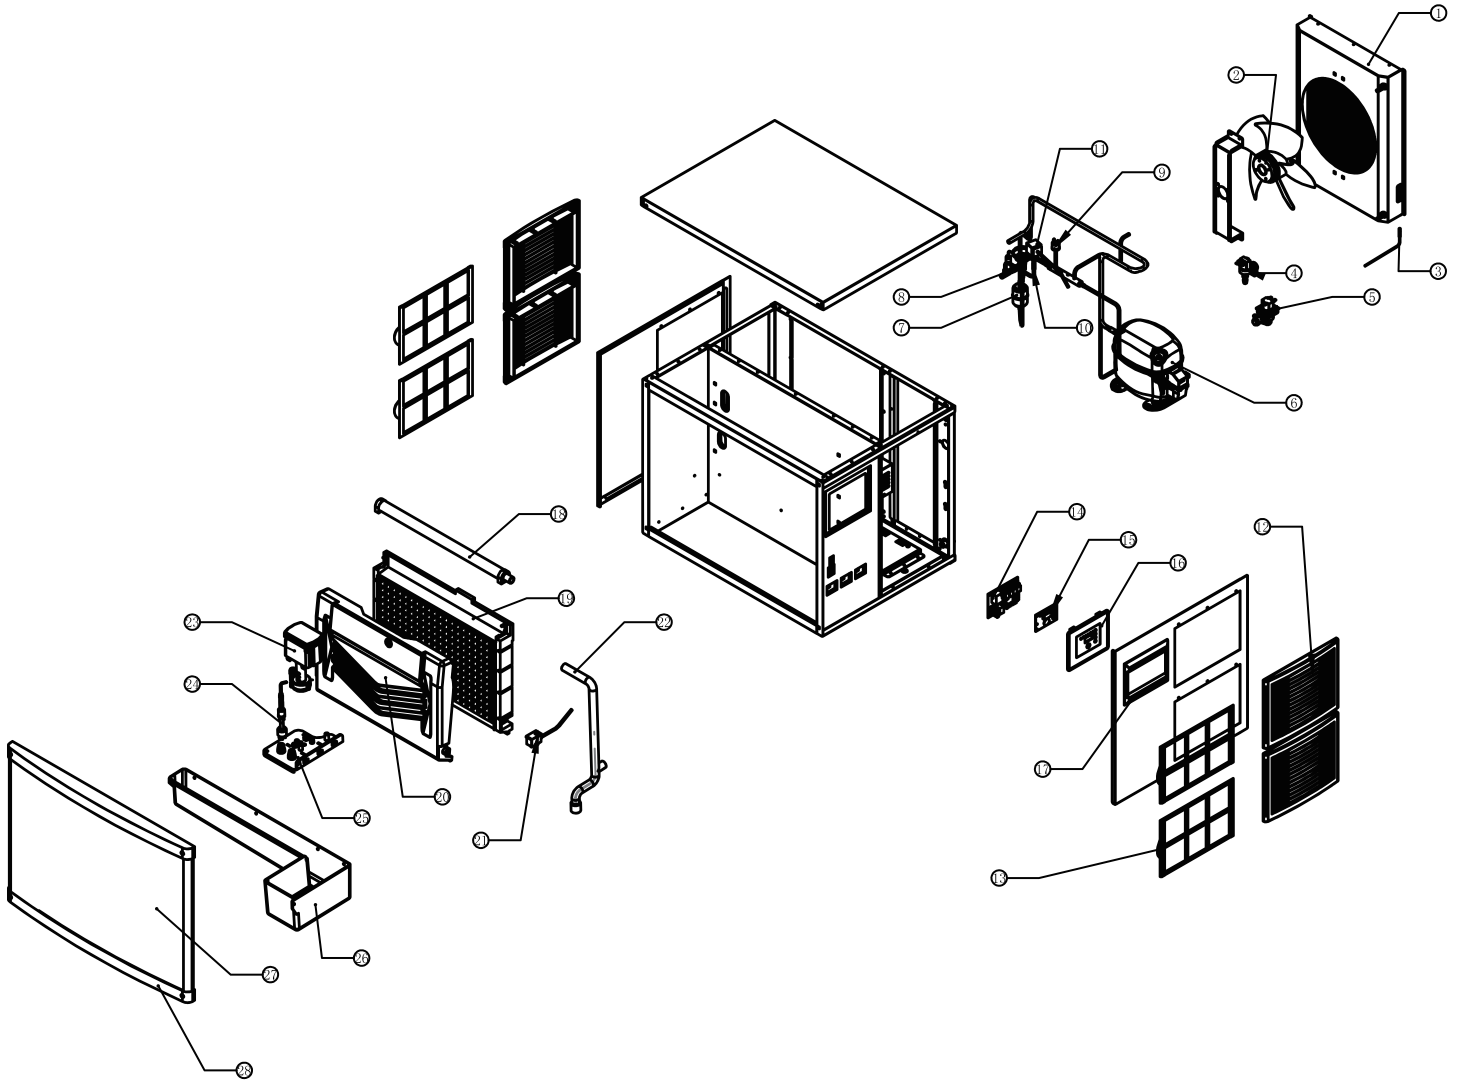

Parts Breakdown

Model IC-CN-0529 46452

Parts Breakdown

Model IC-CN-0529 46452

Item No.	Description	Position	Item No.	Description	Position	Item No.	Description	Position
AC872	Microchannel Condenser for 46452	1	AC882	Defrost Valve Coil for 46452	11	AC892	Ice Full Sensor for 46452	21
AC873	Fan for 46452	2	AC883	Plastic Window Filter for 46452	12	AC893	Upper Water Pipe for 46452	22
AC874	Condensation Sensor for 46452	3	AC884	Ventilation Window Filter for 46452	13	AC894	Water Pump for 46452	23
AC875	Inlet Valve for 46452	4	AC885	PC Board for 46452	14	AC895	Water Level Water Temperature Sensor for 46452	24
AC876	Drain Valve for 46452	5	AC886	Display Panel for 46452	15	AC896	Sink Pump Fixing Plate for 46452	25
AC877	Compressor for 46452	6	AC887	Electrical Control Fixing Plate for 46452	16	AC897	Sink for 46452	26
AC878	Dry Filter for 46452	7	AC888	Control Panel Cover for 46452	17	AC898	Front Panel for 46452	27
AC879	Expansion Valve for 46452	8	AC889	Spray Pipe for 46452	18	AC899	Door Plastic End Cap for 46452	28
AC880	High Voltage Switch for 46452	9	AC890	Evaporator for 46452	19			
AC881	Defrost Valve Body for 46452	10	AC891	Skateboard for 46452	20			

Ice Bin

Item No.	Description	Position	Item No.	Description	Position	Item No.	Description	Position
AF006	Plastic Joint for 46452		AF012	Plastic Direct Joint for 46452		AF018	PTFE Gasket for 46452	
AF007	Plastic Direct Joint for 46452		AF013	Plastic Bending Joint for 46452		AF019	Pagoda Joint for 46452	
AF008	PE Hose for 46452		AF014	Ice Bin Door Shaft Seat Left Black Grey for 46452		AF020	Ice Bin Drain Pipe for 46452	
AF009	Plastic Bending Joint for 46452		AF015	Ice Bin Door Shaft Seat Right Black Grey for 46452		AF021	Foot Components for 46452	
AF010	PP Cotton Filter 46452		AF016	Door Panel Assembly B105 Black for 46452		AF022	Ice Scoop (L) for 46452	
AF011	Filter Holder for 46452		AF017	CR Gasket for 46452		AF023	Ice Making Drain Pipe for 46452	